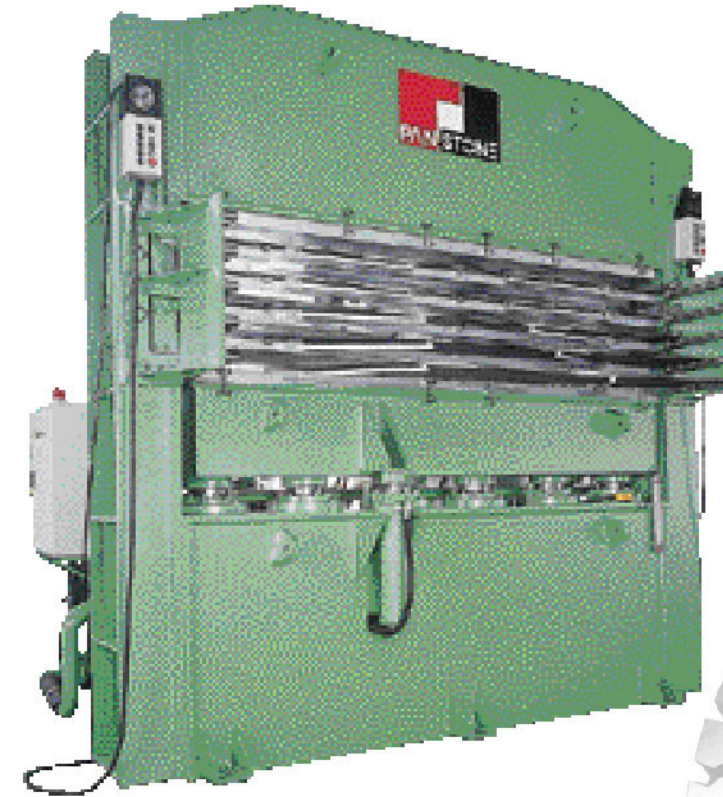

LAB PRESS

Your good tool of producing rubber products

- **LAB PRESS**

Features:

Single Unit /Manually mold in/out.

LARGE-SIZED MULTI-PLATE VULCANIZING MACHINE

Your good tool of producing rubber products

- **LARGE-SIZED MULTI-PLATE VULCANIZING MACHINE**

Suitable for pre-cured retreading tyre and rubber sheet

1. Auto mold in/out.
2. Each layer can be bumping at the same time.

- **LARGE-SIZED MULTI-PLATE VULCANIZING MACHINE**

Suitable for pre-cured retreading tyre and rubber sheet