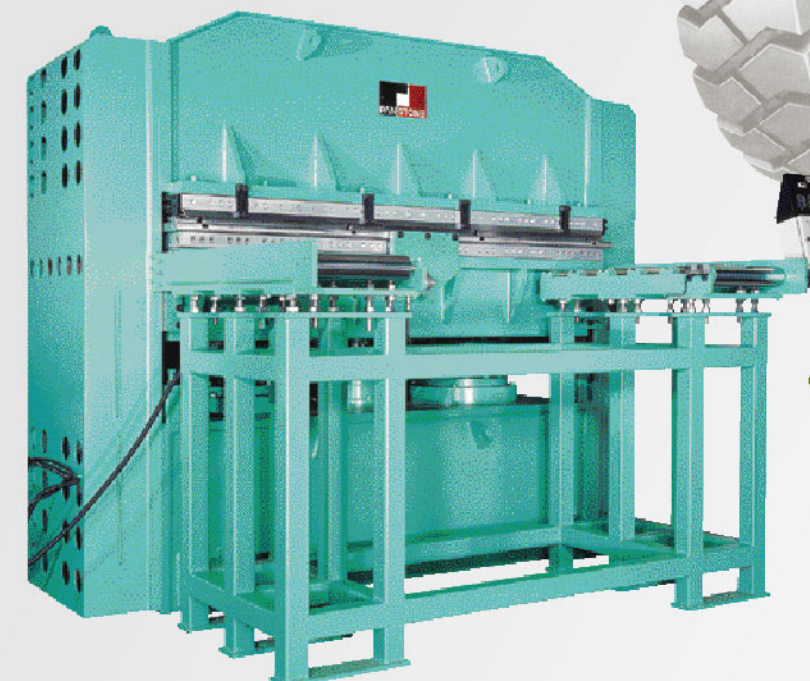

LAB PRESS

Your good tool of producing rubber products

- **LAB PRESS**

Features:

Single Unit /Manually mold in/out.

LARGE-SIZED MULTI-PLATE VULCANIZING MACHINE

Your good tool of producing rubber products

- **LARGE-SIZED MULTI-PLATE VULCANIZING MACHINE**

Suitable for pre-cured retreading tyre and rubber sheet

1. Auto mold in/out.
2. Each layer can be bumping at the same time.

- **LARGE-SIZED MULTI-PLATE VULCANIZING MACHINE**

Suitable for pre-cured retreading tyre and rubber sheet